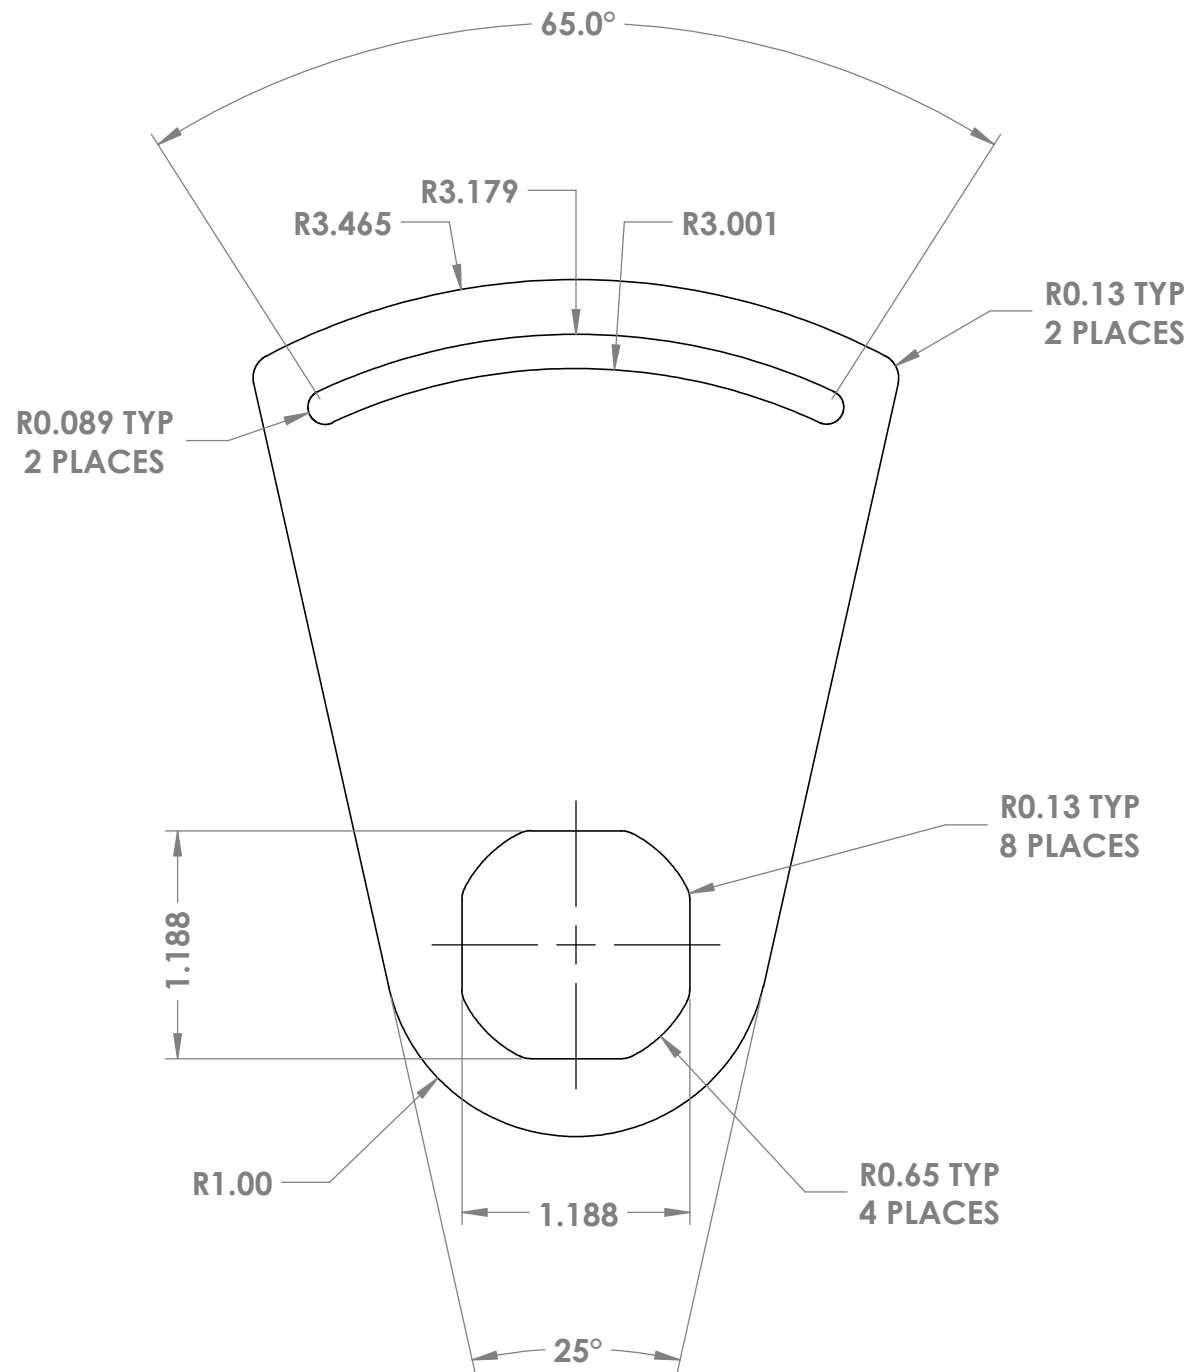

4

3

2

1

ITEM	PART NUMBER	DESCRIPTION	QTY.
1	PFS15131	Nitrogen Fill Extension Lock	1
THE OBSERVATORIES OF THE CARNEGIE INSTITUTION FOR SCIENCE 813 Santa Barbara Street Pasadena, CA 91101			
MATERIAL	Delrin	UNLESS OTHERWISE SPECIFIED FRACTIONAL DECIMAL ANGULAR ± 1/32 .XX ± 0.01 ± 0.1 DEG .XXX ± 0.002 GOAL .XXX ± 0.005 REQD BREAK SHARP EDGES. MACHINED SURFACES 125/ ALL DIMENSIONS IN INCHES	
EST WEIGHT	0.116 lb		
SCALE	1:1	Planet Finder Spectrograph	Nitrogen Fill Extension Lock
DRWN	CRANE	5/23/2017	SHEET DRAWING
APVD			B PFS15131 SHT 1 OF 1 REV

4

3

2

1