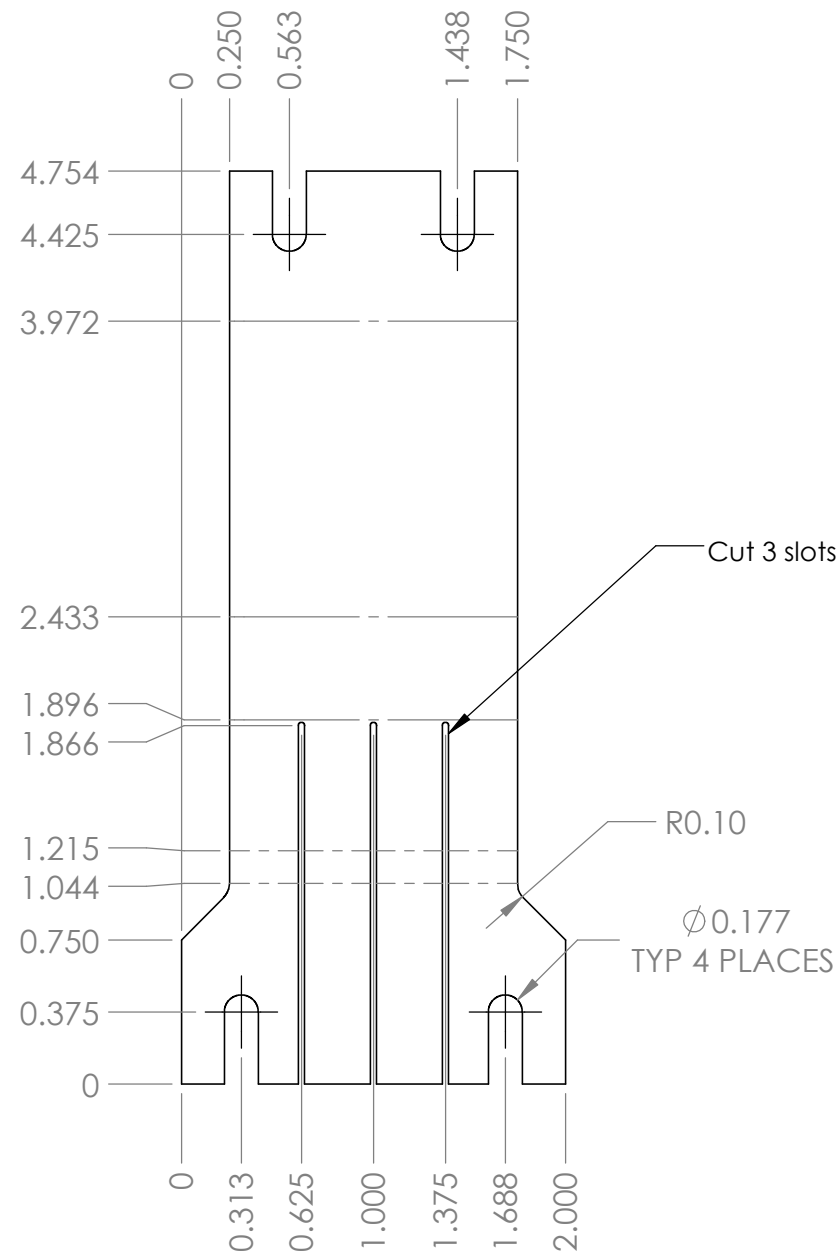

Sheet metal cutout

Notes  
Gold plate

ITEM	PART NUMBER	DESCRIPTION	QTY.
1	PFS15115	Cold Strap	1
		Sheet	1

THE OBSERVATORIES  
OF THE CARNEGIE INSTITUTION FOR SCIENCE  
813 Santa Barbara Street  
Pasadena, CA 91101

MATERIAL	Copper	UNLESS OTHERWISE SPECIFIED FRACTIONAL DECIMAL ANGULAR ± 1/32 .XX ± 0.01 ± 0.1 DEG
EST WEIGHT	0.045 lb	.XXX ± 0.002 GOAL .XXX ± 0.005 REQD BREAK SHARP EDGES. MACHINED SURFACES 125/
SCALE	1:1	ALL DIMENSIONS IN INCHES

Planet  
Finder  
Spectrograph  
Cold Strap

DRWN	CRANE	4/11/2017	SHEET	DRAWING	REV
APVD			B	PFS15115	SHT 1 OF 1