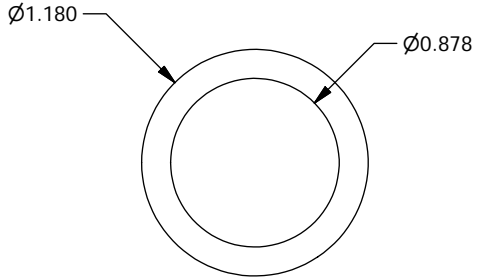

2

1

B

B

A

A

THE OBSERVATORIES  
 OF THE CARNEGIE INSTITUTION OF WASHINGTON  
 813 Santa Barbara Street  
 Pasadena, CA 91101

MATERIAL Delrin, Black	UNLESS OTHERWISE SPECIFIED		
	FRACTIONAL +/- 1/32	DECIMAL .XX +/- 0.01	ANGULAR +/- 0.1 DEG
EST WEIGHT	.XXX +/- 0.002 GOAL .XXX +/- 0.005 REQD BREAK SHARP EDGES MACHINED SURFACES 125°		

SCALE 1:1	Planet finder Spectrograph	Nitrogen Fill Extension Washer
DWN CRANE 10/13/2008		

1	1	PFS15041
ITEM	QTY	DESCRIPTION
Bill of Material		

APVD	SHEET A	DRAWING NUMBER PFS15041	SHT 1 OF 1	REV
BY	DATE			