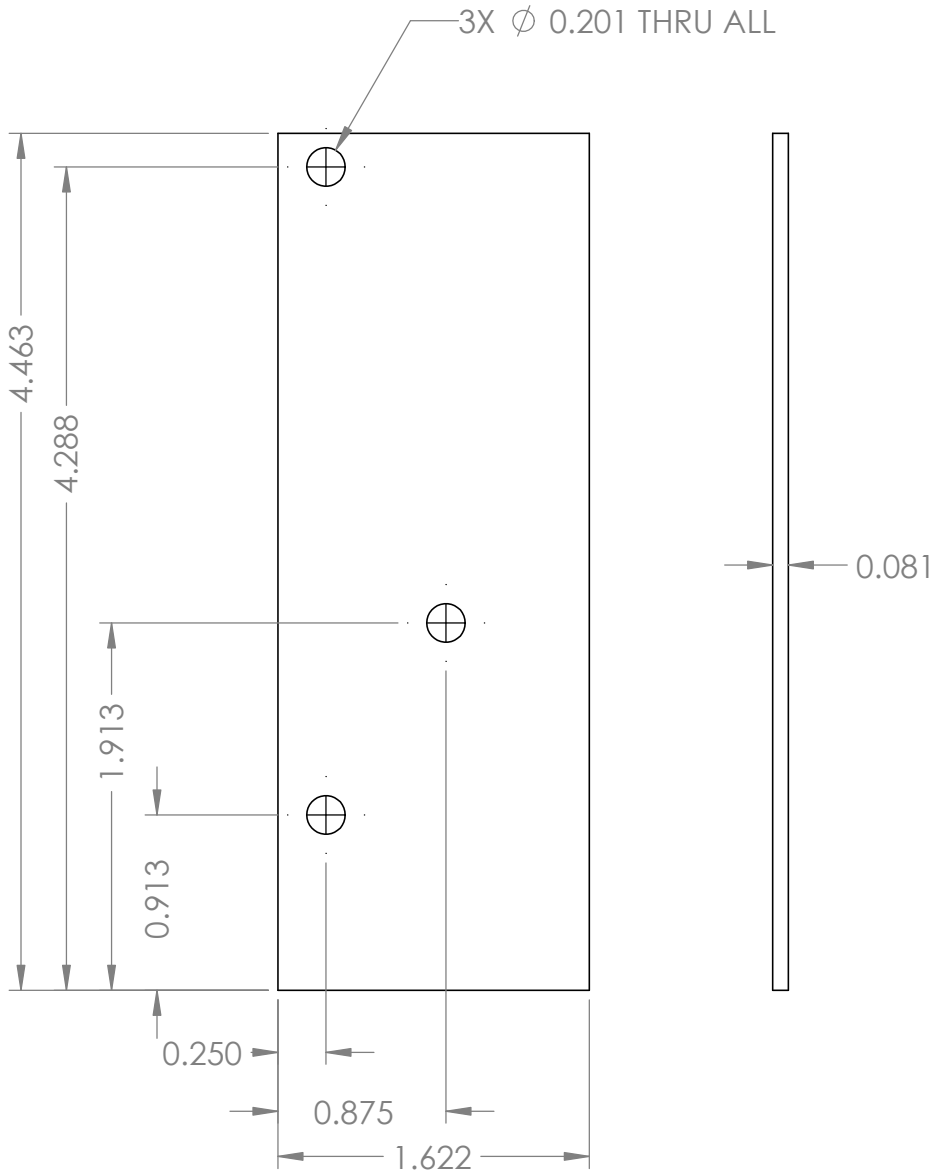

2

1

B

B

A

A

ITEM	PART NUMBER	DESCRIPTION	QTY.
1	PFS06026	Slit Assembly Shim for 4K mount	1

THE OBSERVATORIES
OF THE CARNEGIE INSTITUTION FOR SCIENCE
813 Santa Barbara Street
Pasadena, CA 91101

MATERIAL		UNLESS OTHERWISE SPECIFIED		
Al 6061-T6		FRACTIONAL	DECIMAL	ANGULAR
		± 1/32	.XX ± 0.01	± 0.1 DEG
EST WEIGHT		.XXX ± 0.002 GOAL		
0.056		.XXX ± 0.005 REQD		
		BREAK SHARP EDGES. MACHINED SURFACES 125/		
		ALL DIMENSIONS IN INCHES		
SCALE		Planet Finder Spectrograph		Slit Assembly Shim for 4K mount
1:1				
DRWN	CRANE	10/30/2017	SHEET	DRAWING
APVD			A	PFS06026
				SHT 1 OF 1
				REV