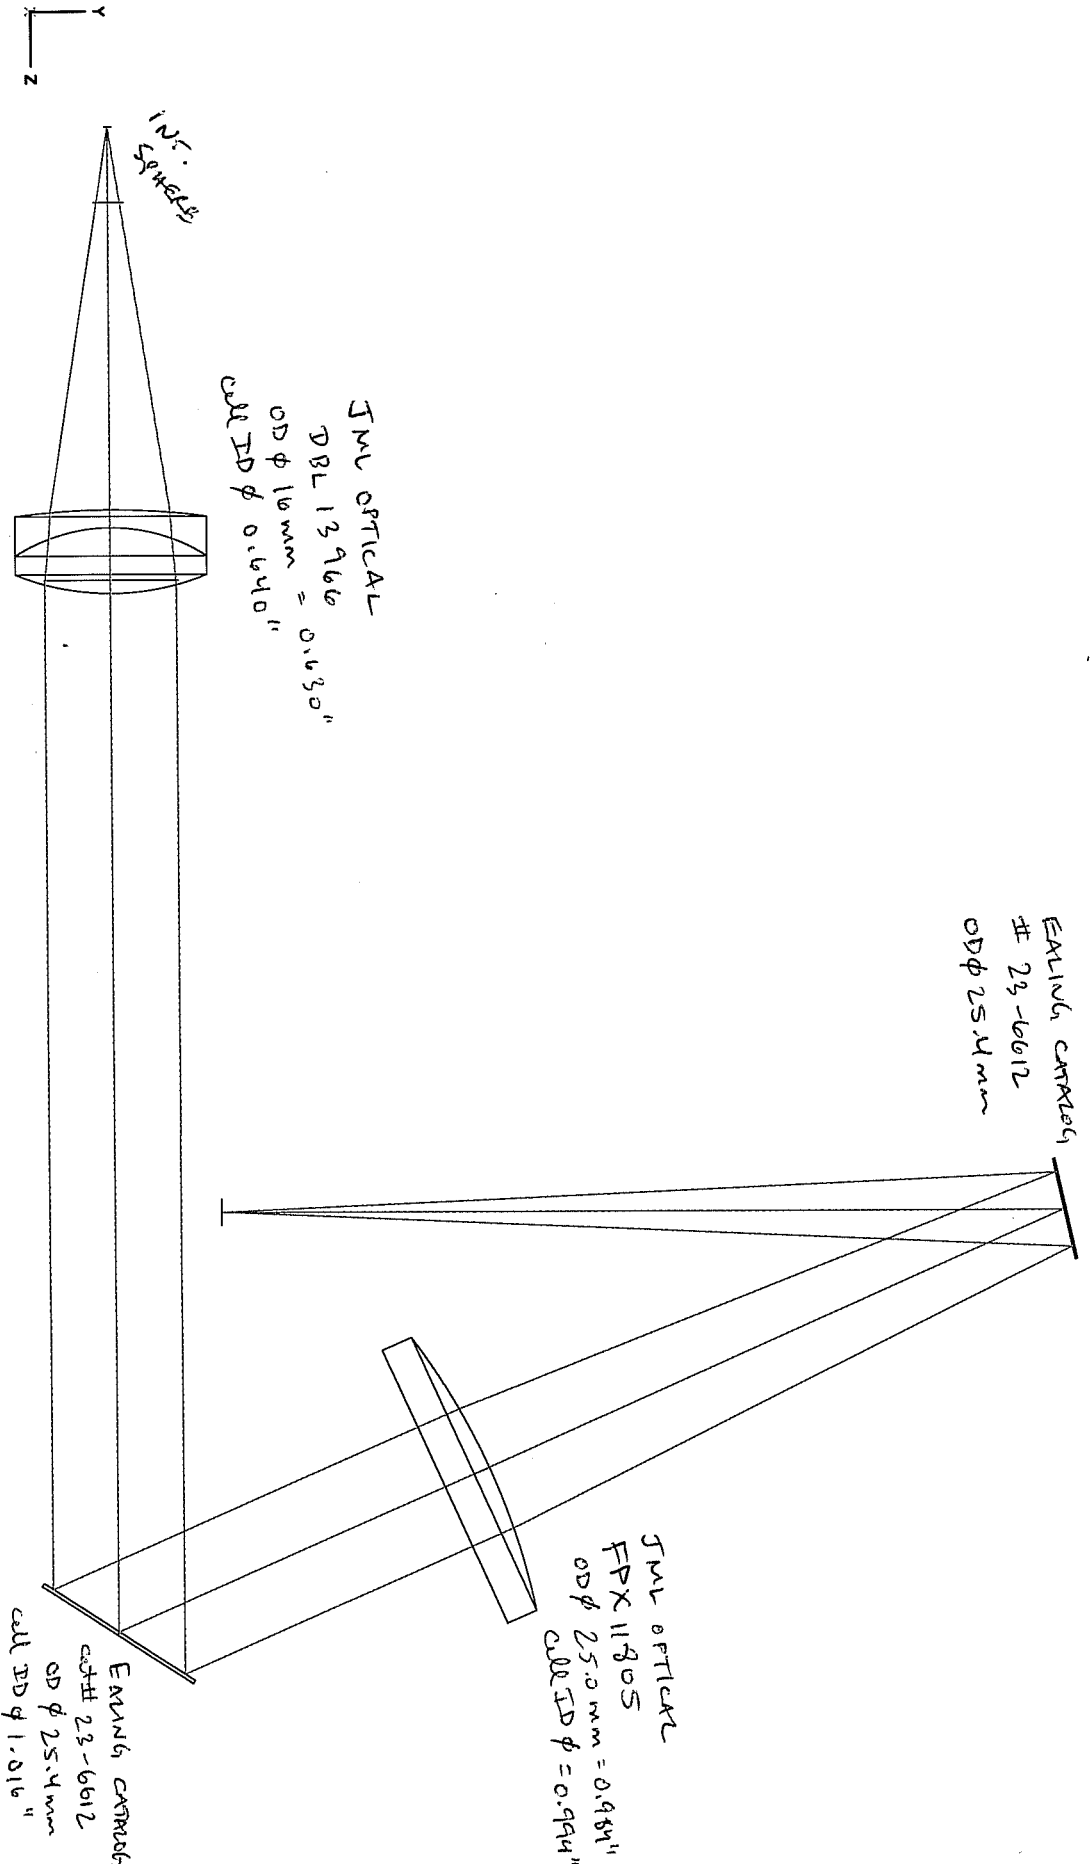

PFS CALIBRATION LAMP INJECTION
SAT JUN 7 2008

3D LAYOUT

PFS-LABSPHERE2SLIT-07.ZMX